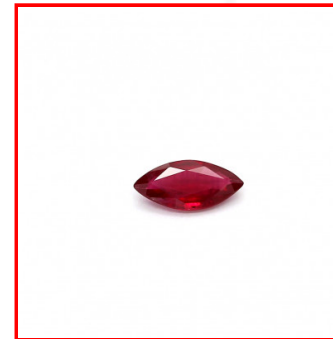

CERTIFICATE OF ORIGIN

Image is approximate.

FQ7035-0135164

Date: Jul 02, 2021

Color.....	Deep Red
Number of Stones.....	1
Weight.....	0.32 ct
Measurement.....	7.12 x 3.38 x 1.65
Shape.....	Marquise
Cutting Style.....	Faceted
Species.....	Natural Corundum
Variety.....	Ruby

Comments :

Greenland Ruby rubies and pink sapphires are heat treated, Treatment is permanent and non-reversible.

Certificate No : 6747880775

Peter Chr. Madsen
MD, Greenland Ruby